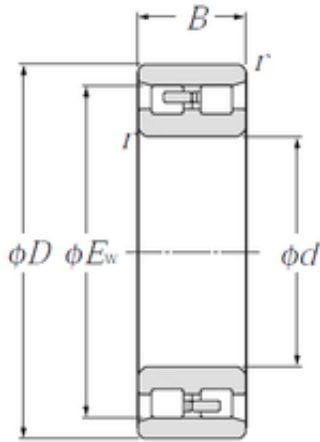

China Rexroth a7vo107 Hydraulic Pump ...

NN3032 NTN Tapered Roller Bearing

Bearing No. NN3032

Size	160x219x60 mm
Bore Diameter	160 mm
Outer Diameter	219 mm
Width	60 mm
d	160 mm
D	240 mm
Ew	219 mm
B	60 mm
C	60 mm
r min.	2,1 mm
Weight	8,92 Kg
Basic dynamic load rating (C)	375 kN
Basic static load rating (C0)	660 kN
(Grease) Lubrication Speed	2 500 r/min

NN3032 Bearing 2D drawings and 3D CAD models