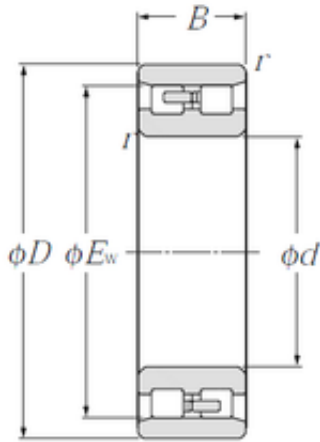

### NN4936 NTN Tapered Roller Bearing

Bearing No. NN4936

Size	180x234x69 mm
Bore Diameter	180 mm
Outer Diameter	234 mm
Width	69 mm
d	180 mm
D	250 mm
Ew	234 mm
B	69 mm
C	69 mm
r min.	2 mm
Weight	9,45 Kg
Basic dynamic load rating (C)	460 kN
Basic static load rating (C0)	965 kN
(Grease) Lubrication Speed	2 300 r/min