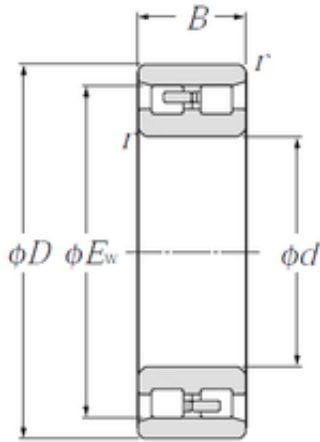

### NN4938 NTN Tapered Roller Bearing

Bearing No. NN4938

Size	190x244x69 mm
Bore Diameter	190 mm
Outer Diameter	244 mm
Width	69 mm
d	190 mm
D	260 mm
Ew	244 mm
B	69 mm
C	69 mm
r min.	2 mm
Weight	9,93 Kg
Basic dynamic load rating (C)	475 kN
Basic static load rating (C0)	1 030 kN
(Grease) Lubrication Speed	2 200 r/min